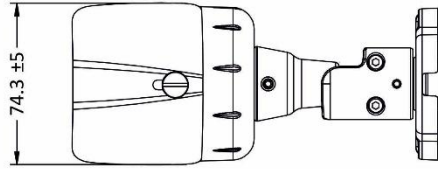

ZN10-MB5F28A-IRE

5MP, 2.8 Fixed lens Bullet Camera

Key Features

- 1/2.8" High-Quality SONY CMOS Sensor
- 5MP, 2.8mm Fixed Lens
- STARVIS Series Back-Illuminated Progressive Scan Sensor
- Infrared Night Vision up to 50 Meters
- Multi-Stream Video Output
- Supports 1 input and 1 output channel for two-way audio communication.
- IP66/IP67 Weatherproof Rating
- IK10 Vandal Resistance
- CE, FCC, RoHS Compliant

Technical Specifications

Camera	
Image Sensor	1/2.8" Progressive Scan Sony CMOS
Max. Resolution	5 MP (2592 x 1944)
Electronic Shutter	Auto/Manual, 1/15s -1/100000s
Min. illumination	Color: 0.01 Lux @F1.4 (AGC ON) B/W: 0 Lux @ (IR LED ON)
Day & Night	IR cut filter
IR Distance	Up to 50m
IR Led Wavelength	850nm
IR On/Off Control	Auto/Manual
DORI AS PER IEC 62676 - IV	WIDE:- D: 64m, O: 26m, R: 14m, I: 7m TELE:- D: 185m, O: 75m , R: 37m , I :18m
Pan / Tilt / Rotation Range	Pan: 0° ~ 360°, Tilt: 0° ~ 90°, Rotation: 0° ~ 360°
Lens	
Lens Type	Motorized
Iris	Motorized Varifocal Iris
Focal Length	2.8mm - 12mm
Focus Range	0.3m to infinity
F Number	F 1.6 – F2.8
Angle of View	H: 106 - 32°, V: 73° - 23°, D: 142° - 39°
Video	
Streaming Capability	4 Streams
Stream/Frame Rate	Profile 1: 2592x1944@ 30fps (H.265/ H.264) Profile 2: D1@30fps (H.265/H.264) Profile 3: 2048x1536@8fps or D1/VGA@15fps (H.264/H.265/MJPEG) Profile 4: 2MP @30fps (H.265/H.264/MJPEG)
Available Resolutions	2592 x 1944, 2592 x 1520, 2048 x 1536, 1920 x 1080, 720p, D1, 2CIF, CIF
Video Compression	H.265, H.264, MJPEG
Bit Rate Control	CBR/VBR
Bit Rate	128 kbps-16Mbps
Digital Zoom	16x
Smart Encode	Support
Image	
Image Adjustment	Rotation/ Saturation/ Contrast/ Sharpness/ Brightness/ Hue/ Auto White Balance
White Balance	Auto/Manual
Day/Night Setting	Auto, Day, Night, Time
Noise Reduction	2D/3D DNR
Image Enhancement	HLC, BLC, Defog
Wide Dynamic Range	True WDR (120dB)
S/N Ratio	>70dB
Motion Detection	Support
Privacy Masking	Support upto 8 Zone

Dimensions (mm)

GSKT IPC BULLET
REAR SILICON
Ø56XØ4