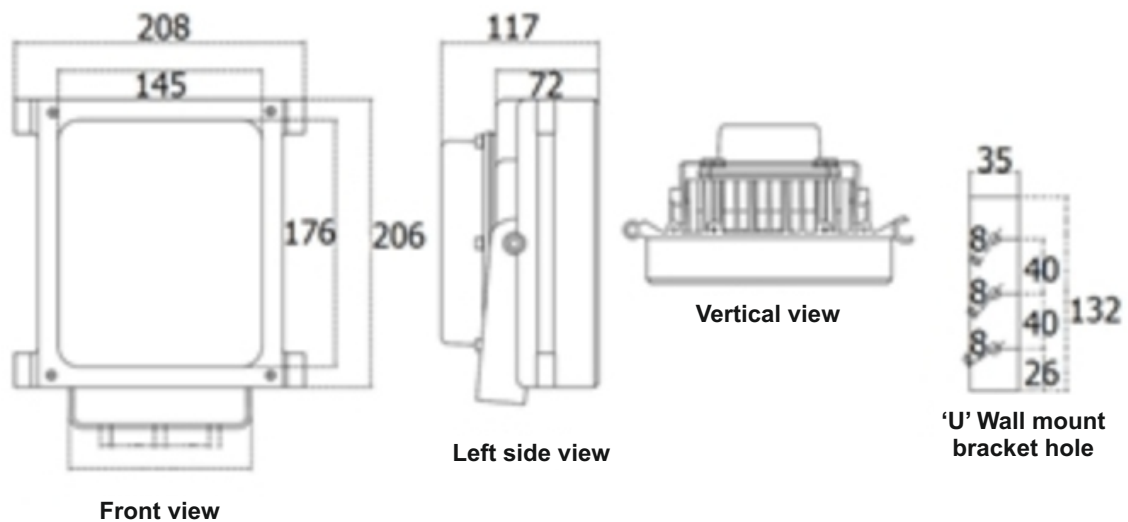

TECHNICAL SPECIFICATION

MODEL	LRI-X20D
LED type	20pcs 2w Dot-matrix IR LED
Wavelength	740nm/850nm/940nm
Voltage	AC85-265V/DC12V/AC24V
Power consumption	46W (850nm)
Day & Night switch	Auto
Cable Length	1.3mtr
Mounting	Wall mount "U" bracket
Temprature	-40°c to 50°c
Protection level	IP67 & IK10
Color	Beige
Housing	Aluminium
Panel	High light transmittance toughened glass
Net Weight	3.3Kg
Gross Weight	3.75Kg
Dimension	208 x 206 x 177mm
Packaging dimension	300 x 260 x 200mm

MECHANICAL DIMENSION

The above mentioned technical drawings are for reference only.

CBC Corporation India Pvt. Ltd

2nd Floor, B Wing, Marwah Centre, Krishanlal Marwah Marg, Andheri (E), Mumbai 400 072, INDIA.

Tel: +91 22 28579798/99, [Mail: enquiry@cbcindia.com](mailto:enquiry@cbcindia.com), [Web: www.cbcindia.com](http://www.cbcindia.com)