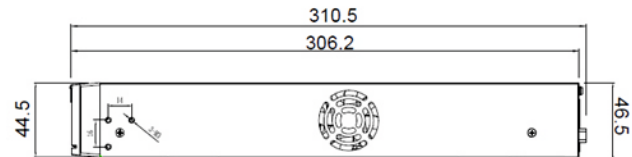

8CH 2HDD 4K NVR with PoE

GENERAL Parameters	
Power Supply	Ac100 ~ 240V
Power Consumption	< 15 W (without HDD)
Operating Conditions	-10 °C ~ 50 °C (14 °F ~ 122 °F)
Storage Conditions	Less than 90% RH
Certifications	CE/FCC/BIS/NDAA
Dimensions	372 × 310.5 × 46.5 mm (16.65 x 12.2 x 2.2 inch)
Net Weight	2.75 kg (6.05 lb) without HDD

Dimensions

Unit: mm

CBC (Europe) GmbH
Hansaallee 191
D-40 49 D sseldorf
T: +49-(0)211 3 06 70
F: +49-(0)211 3 06 71 80
info@cbc-europe.com
www.cbc-europe.com

CBC (Poland) Sp.z.o.o
Oddział w Warszawie
Ul. Krasynskiego 41A
PL-01-7 Warsaw
T: +48-(0)22 6 33 90 90
F: +48-(0)22 6 33 90 60
info@cbcpoland.pl
www.cbcpoland.pl

CBC Russia Mosco Rep. of ce
Of ce 03B World Trade Center
12 Krasnopresnenskaya nab.
U-11123610 Moscow
T: +7-49 2 8 2161
F: +7-49 2 8 2160
info@cbc.ru
www.cbc.ru

CBC (Europe) Ltd. f cio di Milano
Via E. Ma orana, 2
I-20834 Nova Milanese (MB)
T: +39-0362 36 0 79
F: +39-0362 4 00 12
info@cbceurope.it
www.cbceurope.it

CBC CORPORATION (INDIA), PRIVATE LTD
2F B Wing, Marwah Centre
Krishanlal Marwah Marg
Andheri East, Mumbai 400 072, India
T: +91 22 28 7 9798
F: +91 22 6649 1708
enquiry@cbcindia.com

CBC (Europe) GmbH
7/8 Garrick Industrial Centre
Irving Way
UK-NW9 6AQ London
T: +44-(0)20 87 32 33 10
F: +44-(0)20 82 02 33 87
info@cbcuk.com
www.cbceurope.com