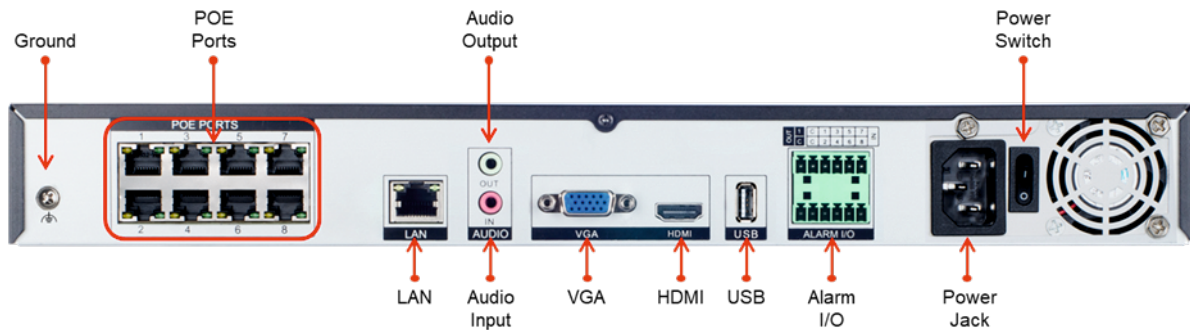

8CH 2HDD 4K NVR with PoE

GENERAL Parameters	
Power Supply	Ac100 ~ 240V
Power Consumption	< 15 W (without HDD)
Operating Conditions	-10 °C ~ 50 °C (14 °F ~ 122 °F)
Storage Conditions	Less than 90% RH
Certifications	CE/FCC/BIS/NDAA
Dimensions	372 × 310.5 × 46.5 mm (16.65 x 12.2 x 2.2 inch)
Net Weight	2.75 kg (6.05 lb) without HDD

Dimensions

Unit: mm

CBC (Europe) GmbH
Hansaallee 191
D-40 49 D sseldorf
T: +49-(0)211 3 06 70
F: +49-(0)211 3 06 71 80
info@cbc-europe.com
www.cbc-europe.com

CBC (Poland) Sp.z.o.o
Oddział w Warszawie
Ul. Krasynskiego 41A
PL-01-7 Warsaw
T: +48-(0)22 6 33 90 90
F: +48-(0)22 6 33 90 60
info@cbcpoland.pl
www.cbcpoland.pl

CBC Russia Mosco Rep. of ce
Of ce 03B World Trade Center
12 Krasnopresnenskaya nab.
U-11123610 Moscow
T: +7-49 2 8 2161
F: +7-49 2 8 2160
info@cbc.ru
www.cbc.ru

CBC (Europe) Ltd. f cio di Milano
Via E. Ma orana, 2
I-20834 Nova Milanese (MB)
T: +39-0362 36 0 79
F: +39-0362 4 00 12
info@cbceurope.it
www.cbceurope.it

CBC CORPORATION (INDIA), PRIVATE LTD
2F B Wing, Marwah Centre
Krishanlal Marwah Marg
Andheri East, Mumbai 400 072, India
T: +91 22 28 7 9798
F: +91 22 6649 1708
enquiry@cbcindia.com

CBC (Europe) GmbH
7/8 Garrick Industrial Centre
Irving Way
UK-NW9 6AQ London
T: +44-(0)20 87 32 33 10
F: +44-(0)20 82 02 33 87
info@cbcuk.com
www.cbceurope.com