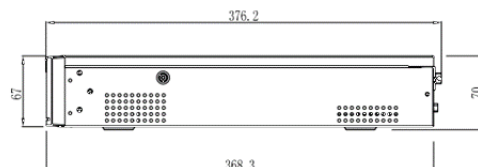

64CH 4HDD 4K NVR with 16CH PoE

GENERAL Parameters	
Power Supply	Ac100 ~ 240V
Power Consumption	< 15 W (without HDD)
Operating Conditions	-10 °C ~ 50 °C (14 °F ~ 122 °F)
Storage Conditions	Less than 90% RH
Certifications	CE/FCC/BIS/NDAA
Dimensions	440 × 368.3 × 70 mm (17.32 × 14.5 × 2.76 inch)
Net Weight	4.86 kg (10.25 lb) without HDD

Dimensions

Unit: mm

CBC (Europe) GmbH
Hansaallee 191
D-40 49 D sseldorf
T: +49-(0)211 3 06 70
F: +49-(0)211 3 06 71 80
info@cbc-europe.com
www.cbc-europe.com

CBC (Poland) Sp.z.o.o
Oddział w Warszawie
Ul. Krasynskiego 41A
PL-01-7 Warsaw
T: +48-(0)22 6 33 90 90
F: +48-(0)22 6 33 90 60
info@cbcpoland.pl
www.cbcpoland.pl

CBC Russia Mosco Rep. of ce
Of ce 03B World Trade Center
12 Krasnopresnenskaya nab.
U-11123610 Moscow
T: +7-49 2 8 2161
F: +7-49 2 8 2160
info@cbc.ru
www.cbc.ru

CBC (Europe) Ltd. f cio di Milano
Via E. Ma orana, 2
I-20834 Nova Milanese (MB)
T: +39-0362 36 0 79
F: +39-0362 4 00 12
info@cbceurope.it
www.cbceurope.it

CBC CORPORATION (INDIA), PRIVATE LTD
2F B Wing, Marwah Centre
Krishanlal Marwah Marg
Andheri East, Mumbai 400 072, India
T: +91 22 28 7 9798
F: +91 22 6649 1708
enquiry@cbcindia.com

CBC (Europe) GmbH
7/8 Garrick Industrial Centre
Irving Way
UK-NW9 6AQ London
T: +44-(0)20 87 32 33 10
F: +44-(0)20 82 02 33 87
info@cbcuk.com
www.cbceurope.com