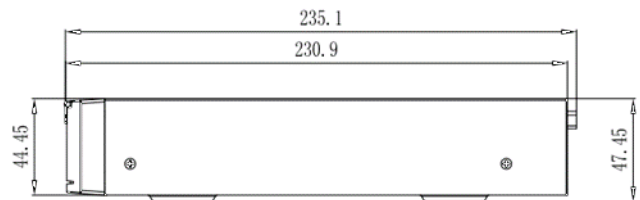

4CH 1HDD 4K NVR

GENERAL Parameters	
Power Supply	DC12V/3A
Power Consumption	< 10 W (without HDD)
Operating Conditions	-10 °C ~ 50 °C (14 °F ~ 122 °F)
Storage Conditions	Less than 90% RH
Certifications	CE/FCC/BIS/NDAA
Dimensions	255 x 235.1 x 47.5 mm (10.04 x 9.26 x 1.87 inch)
Net Weight	0.8 kg (1.76 lb) without HDD

Dimensions

Unit: mm

CBC (Europe) GmbH
Hansaallee 191
D-40 49 D sseldorf
T: +49-(0)211 3 06 70
F: +49-(0)211 3 06 71 80
info@cbc-europe.com
www.cbc-europe.com

CBC (Poland) Sp.z.o.o
Oddział w Warszawie
Ul. Krasynskiego 41A
PL-01-7 Warsaw
T: +48-(0)22 6 33 90 90
F: +48-(0)22 6 33 90 60
info@cbcpoland.pl
www.cbcpoland.pl

CBC Russia Mosco Rep. of ce
Of ce 03B World Trade Center
12 Krasnopresnenskaya nab.
U-11123610 Moscow
T: +7-49 2 8 2161
F: +7-49 2 8 2160
info@cbc.ru
www.cbc.ru

CBC (Europe) Ltd. f cio di Milano
Via E. Ma orana, 2
I-20834 Nova Milanese (MB)
T: +39-0362 36 0 79
F: +39-0362 4 00 12
info@cbceurope.it
www.cbceurope.it

CBC CORPORATION (INDIA), PRIVATE LTD
2F B Wing, Marwah Centre
Krishanlal Marwah Marg
Andheri East, Mumbai 400 072, India
T: +91 22 28 7 9798
F: +91 22 6649 1708
enquiry@cbcindia.com

CBC (Europe) GmbH
7/8 Garrick Industrial Centre
Irving Way
UK-NW9 6AQ London
T: +44-(0)20 87 32 33 10
F: +44-(0)20 82 02 33 87
info@cbcuk.com
www.cbceurope.com