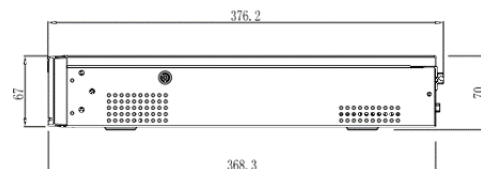

32CH 4HDD 4K NVR with 16CH PoE

GENERAL Parameters	
Power Supply	Ac100 ~ 240V
Power Consumption	< 15 W (without HDD)
Operating Conditions	-10 °C ~ 50 °C (14 °F ~ 122 °F)
Storage Conditions	Less than 90% RH
Certifications	CE/FCC/BIS/NDAA
Dimensions	440 × 368.3 × 70 mm (17.32 × 14.5 × 2.76 inch)
Net Weight	4.86 kg (10.25 lb) without HDD

Dimensions

Unit: mm

CBC (Europe) GmbH
Hansaallee 191
D-40 49 D sseldorf
T: +49-(0)211 3 06 70
F: +49-(0)211 3 06 71 80
info@cbc-europe.com
www.cbc-europe.com

CBC (Poland) Sp.z.o.o
Oddzial w Warszawie
Ul. Krasinskiego 41A
PL-01-7 Warsaw
T: +48-(0)22 6 33 90 90
F: +48-(0)22 6 33 90 60
info@cbcpoland.pl
www.cbcpoland.pl

CBC Russia Mosco Rep. of ce
Of ce 03B World Trade Center
12 Krasnopresnenskaya nab.
U-11123610 Moscow
T: +7-49 2 8 2161
F: +7-49 2 8 2160
info@cbc.ru
www.cbc.ru

CBC (Europe) Ltd. f cio di Milano
Via E. Ma orana, 2
I-20834 Nova Milanese (MB)
T: +39-0362 36 0 79
F: +39-0362 4 00 12
info@cbceurope.it
www.cbceurope.it

CBC CORPORATION (INDIA), PRIVATE LTD
2F B Wing, Marwah Centre
Krishanlal Marwah Marg
Andheri East, Mumbai 400 072, India
T: +91 22 28 7 9798
F: +91 22 6649 1708
enquiry@cbcindia.com

CBC (Europe) GmbH
7/8 Garrick Industrial Centre
Irving Way
UK-NW9 6AQ London
T: +44-(0)20 87 32 33 10
F: +44-(0)20 82 02 33 87
info@cbcuk.com
www.cbceurope.com