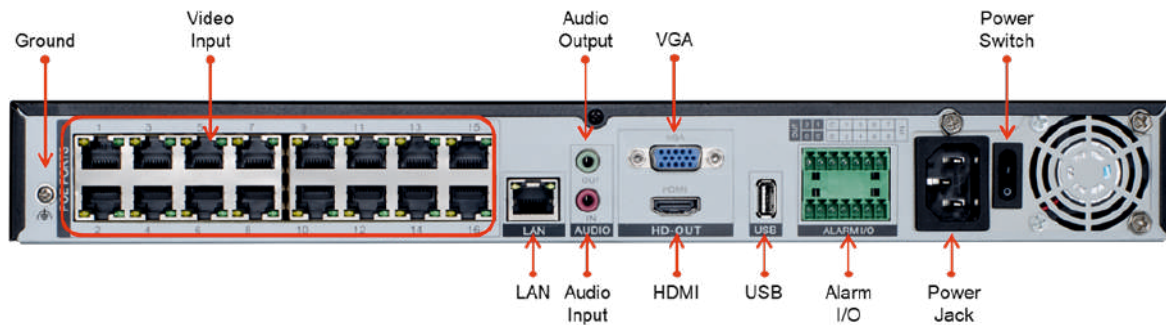

16CH 2HDD 4K NVR with PoE

GENERAL Parameters	
Power Supply	Ac100 ~ 240V
Power Consumption	< 15 W (without HDD)
Operating Conditions	-10 °C ~ 50 °C (14 °F ~ 122 °F)
Storage Conditions	Less than 90% RH
Certifications	CE/FCC/BIS/NDAA
Dimensions	372 × 310.5 × 46.5 mm (16.65 x 12.2 x 2.2 inch)
Net Weight	2.75 kg (6.05 lb) without HDD

Dimensions

Unit: mm

CBC (Europe) GmbH
Hansaallee 191
D-40 49 D sseldorf
T: +49-(0)211 3 06 70
F: +49-(0)211 3 06 71 80
info@cbc-europe.com
www.cbc-europe.com

CBC (Poland) Sp.z.o.o
Oddzial w Warszawie
Ul. Krasinskiego 41A
PL-01-7 Warsaw
T: +48-(0)22 6 33 90 90
F: +48-(0)22 6 33 90 60
info@cbcpoland.pl
www.cbcpoland.pl

CBC Russia Mosco Rep. of ce
Of ce 03B World Trade Center
12 Krasnopresnenskaya nab.
U-11123610 Moscow
T: +7-49 2 8 2161
F: +7-49 2 8 2160
info@cbc.ru
www.cbc.ru

CBC (Europe) Ltd. f cio di Milano
Via E. Ma orana, 2
I-20834 Nova Milanese (MB)
T: +39-0362 36 0 79
F: +39-0362 4 00 12
info@cbceurope.it
www.cbceurope.it

CBC CORPORATION (INDIA), PRIVATE LTD
2F B Wing, Marwah Centre
Krishanlal Marwah Marg
Andheri East, Mumbai 400 072, India
T: +91 22 28 7 9798
F: +91 22 6649 1708
enquiry@cbcindia.com

CBC (Europe) GmbH
7/8 Garrick Industrial Centre
Irving Way
UK-NW9 6AQ London
T: +44-(0)20 87 32 33 10
F: +44-(0)20 82 02 33 87
info@cbcuk.com
www.cbceurope.com