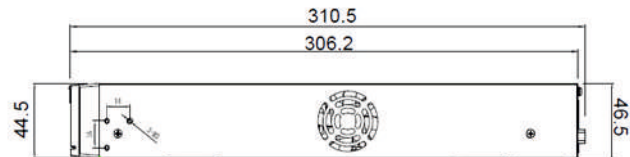

16CH 2HDD 4K NVR with PoE

GENERAL Parameters	
Power Supply	Ac100 ~ 240V
Power Consumption	< 15 W (without HDD)
Operating Conditions	-10 °C ~ 50 °C (14 °F ~ 122 °F)
Storage Conditions	Less than 90% RH
Certifications	CE/FCC/BIS/NDAA
Dimensions	372 × 310.5 × 46.5 mm (16.65 x 12.2 x 2.2 inch)
Net Weight	2.75 kg (6.05 lb) without HDD

Dimensions

Unit: mm

CBC (Europe) GmbH
Hansaallee 191
D-40 49 D sseldorf
T: +49-(0)211 3 06 70
F: +49-(0)211 3 06 71 80
info@cbc-europe.com
www.cbc-europe.com

CBC (Poland) Sp.z.o.o
Oddzial w Warszawie
Ul. Krasinskiego 41A
PL-01-7 Warsaw
T: +48-(0)22 6 33 90 90
F: +48-(0)22 6 33 90 60
info@cbcpoland.pl
www.cbcpoland.pl

CBC Russia Mosco Rep. of ce
Of ce 03B World Trade Center
12 Krasnopresnenskaya nab.
U-11123610 Moscow
T: +7-49 2 8 2161
F: +7-49 2 8 2160
info@cbc.ru
www.cbc.ru

CBC (Europe) Ltd. f cio di Milano
Via E. Ma orana, 2
I-20834 Nova Milanese (MB)
T: +39-0362 36 0 79
F: +39-0362 4 00 12
info@cbceurope.it
www.cbceurope.it

CBC CORPORATION (INDIA), PRIVATE LTD
2F B Wing, Marwah Centre
Krishanlal Marwah Marg
Andheri East, Mumbai 400 072, India
T: +91 22 28 7 9798
F: +91 22 6649 1708
enquiry@cbcindia.com

CBC (Europe) GmbH
7/8 Garrick Industrial Centre
Irving Way
UK-NW9 6AQ London
T: +44-(0)20 87 32 33 10
F: +44-(0)20 82 02 33 87
info@cbcuk.com
www.cbceurope.com