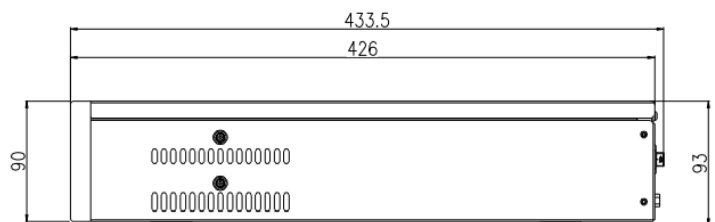

32CH 8HDD NVR

Dimensions

Unit: mm

CBC (Europe) GmbH
Hansaallee 191
D-40 49 D Sseldorf
T: +49-(0)211 3 06 70
F: +49-(0)211 3 06 71 80
info@cbc-europe.com
www.cbc-europe.com

CBC (Poland) Sp.z.o.o
Oddzial w Warszawie
Ul. Krasynskiego 41A
PL-01-7 Warsaw
T: +48-(0)22 6 33 90 90
F: +48-(0)22 6 33 90 60
info@cbcpoland.pl
www.cbcpoland.pl

CBC Russia Mosco Rep. of ce
Of ce 03B World Trade Center
12 Krasnopresnenskaya nab.
U-11123610 Moscow
T: +7-49 2 8 2161
F: +7-49 2 8 2160
info@cbc.ru
www.cbc.ru

CBC (Europe) Ltd. f cio di Milano
Via E. Ma orana, 2
I-20834 Nova Milanese (MB)
T: +39-0362 36 0 79
F: +39-0362 4 00 12
info@cbceurope.it
www.cbceurope.it

CBC CORPORATION (INDIA), PRIVATE LTD
2F B Wing, Marwah Centre
Krishanlal Marwah Marg
Andheri East, Mumbai 400 072, India
T: +91 22 28 7 9798
F: +91 22 6649 1708
enquiry@cbcindia.com

CBC (Europe) GmbH
7/8 Garrick Industrial Centre
Irving Way
UK-NW9 6AQ London
T: +44-(0)20 87 32 33 10
F: +44-(0)20 82 02 33 87
info@cbcuk.com
www.cbceurope.com