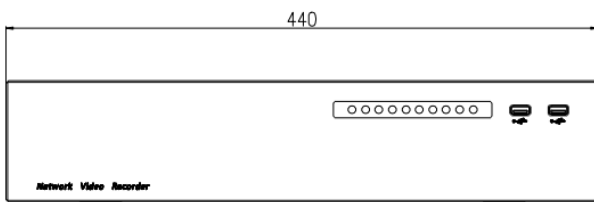

32CH 8HDD NVR

Dimensions

Unit: mm

CBC (Europe) GmbH
Hansaallee 191
D-40 49 D Sseldorf
T: +49-(0)211 3 06 70
F: +49-(0)211 3 06 71 80
info@cbc-europe.com
www.cbc-europe.com

CBC (Poland) Sp.z.o.o
Oddzial w Warszawie
Ul. Krasynskiego 41A
PL-01-7 Warsaw
T: +48-(0)22 6 33 90 90
F: +48-(0)22 6 33 90 60
info@cbcpoland.pl
www.cbcpoland.pl

CBC Russia Mosco Rep. of ce
Of ce 03B World Trade Center
12 Krasnopresnenskaya nab.
U-11123610 Moscow
T: +7-49 2 8 2161
F: +7-49 2 8 2160
info@cbc.ru
www.cbc.ru

CBC (Europe) Ltd. f cio di Milano
Via E. Ma orana, 2
I-20834 Nova Milanese (MB)
T: +39-0362 36 0 79
F: +39-0362 4 00 12
info@cbceurope.it
www.cbceurope.it

CBC CORPORATION (INDIA), PRIVATE LTD
2F B Wing, Marwah Centre
Krishanlal Marwah Marg
Andheri East, Mumbai 400 072, India
T: +91 22 28 7 9798
F: +91 22 6649 1708
enquiry@cbcindia.com

CBC (Europe) GmbH
7/8 Garrick Industrial Centre
Irving Way
UK-NW9 6AQ London
T: +44-(0)20 87 32 33 10
F: +44-(0)20 82 02 33 87
info@cbcuk.com
www.cbceurope.com