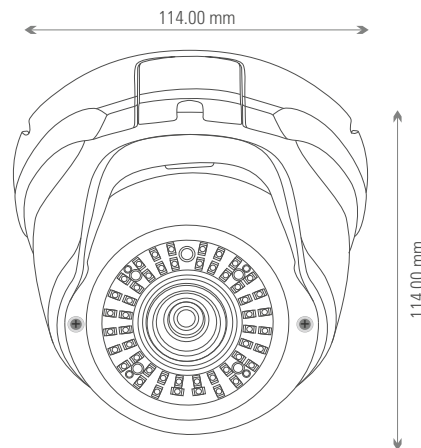

Technical Specification

Model no	LNI-D7152750M-IRZ
Image Sensor	1/2.8" 5MP Progressive CMOS Sensor
Effective Pixels	2592(H)x1944(V)
Minimum Illumination	Color: 0.01 Lux @F1.2, B/W: 0.001 Lux@F1.2, 0 Lux at IR ON
S/N Ratio	>60dB
IR Distance	IR Distance 50Mtr
Shutter Speed	Auto, Manual Mode: 1/50 sec 1/10000 sec
WDR	Support
IR On/Off Control	Auto/ Manual
IR LEDs	42 Smart LED
Lens	
Lens Type	Motorized
Mount Type	M12
Focal Length	Motorized 2.7-13.5mm Lens
Max. Aperture	F1.8
Angle of View	Horizontal: 98° to 34° Vertical: 52° to 19° Diagonal: 116° to 40°

Technical Specification

Video	
Compression	H.265/H.264
Streaming Capability	2 Streams
Resolution	5MP (2592X1944)/1080P(1920×1080)/1.3M(1280×960)/720P(1280×720)/D1(704×576/704×480)/VGA (640×480)/CIF (352×288/352×240)
Streams	Mainstream: 5MP (2592X1944) @15/20FPS/ 2MP 1920(H)X1080(V)@25/30FPS, Sub Stream: D1 (704(H)X576(V))@15/20 FPS/ CIF (352×288/352×240) @25/30FPS
Frame Rate	1 ~ 25/30fps
Bit Rate Control	CBR/VBR
Bit Rate	221Kbps-8Mbps
Day/Night	Automatic/Color/Black and white
Exposure Mode	Automatic/Manual-(1/50-1/10000)
BLC Mode	On/Off
Profiles	Auto, Low Light Priority, High Light Priority
White Balance	Indoor/Outdoor/Automatic
Gain Control	Auto/Manual
Noise Reduction	Auto, 2D/3D (1-6 Levels)
Smart IR	Support
Digital Zoom	16X, Areas selection with Mouse
Anti-Flicker	On/Off
AE reference	1-255 Level
AE Sensitivity	1-10 Level
Flip	Off / On
IR reverse	Support

Dimensions

The above mentioned technical drawings are for reference only.