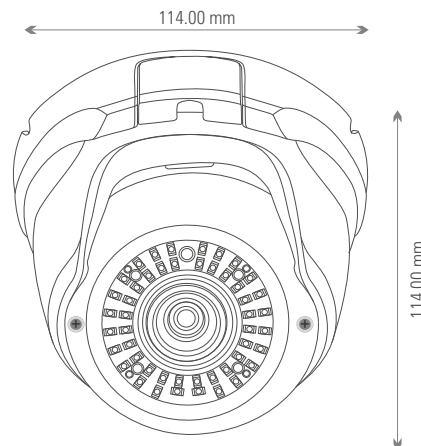

## Technical Specification

<b>Model no</b>	<b>LNI-D7152720M-IRZ</b>
Image Sensor	1/2.8" 2MP Progressive CMOS Sensor
Effective Pixels	1920(H)x1080(V)
Minimum Illumination	Color: 0.01 Lux @F1.2, B/W: 0.001 Lux@F1.2, 0 Lux at IR ON
S/N Ratio	>60dB
IR Distance	IR Distance 50Mtr
Shutter Speed	Auto, Manual Mode: 1/50 sec 1/10000 sec
WDR	Support
IR On/Off Control	Auto/ Manual
IR LEDs	42 Smart LED
<b>Lens</b>	
Lens Type	Motorized
Mount Type	M12
Focal Length	Motorized 2.7-13.5mm Lens
Max. Aperture	F1.8
Angle of View	Horizontal: 98° to 34° Vertical: 52° to 19° Diagonal: 116° to 40°

## Technical Specification

Video	
Compression	H.265/H.264
Streaming Capability	2 Streams
Resolution	1080P(1920×1080)/1.3M(1280×960)/720P(1280×720)/D1(704×576/704×480)/VGA(640×480)/CIF(352×288/352×240)
Streams	Mainstream: 2MP 1920(H)×1080(V) @25/30FPS, Sub Stream: D1 (704(H)×576(V))@15/20 FPS/ CIF (352×288/352×240) @25/30FPS
Frame Rate	1 ~ 25/30fps
Bit Rate Control	CBR/VBR
Bit Rate	221Kbps-8Mbps
Day/Night	Automatic/Color/Black and white
Exposure Mode	Automatic/Manual-(1/50-1/10000)
BLC Mode	On/Off
Profiles	Auto, Low Light Priority, High Light Priority
White Balance	Indoor/Outdoor/Automatic
Gain Control	Auto/Manual
Noise Reduction	Auto, 2D/3D (1-6 Levels)
Electronic Image	Support
Smart IR	Support
Digital Zoom	16X, Areas selection with Mouse
Anti-Flicker	On/Off
AE reference	1-255 Level
AE Sensitivity	1-10 Level
Flip	Off / On
IR reverse	Support

## Dimensions

The above mentioned technical drawings are for reference only.