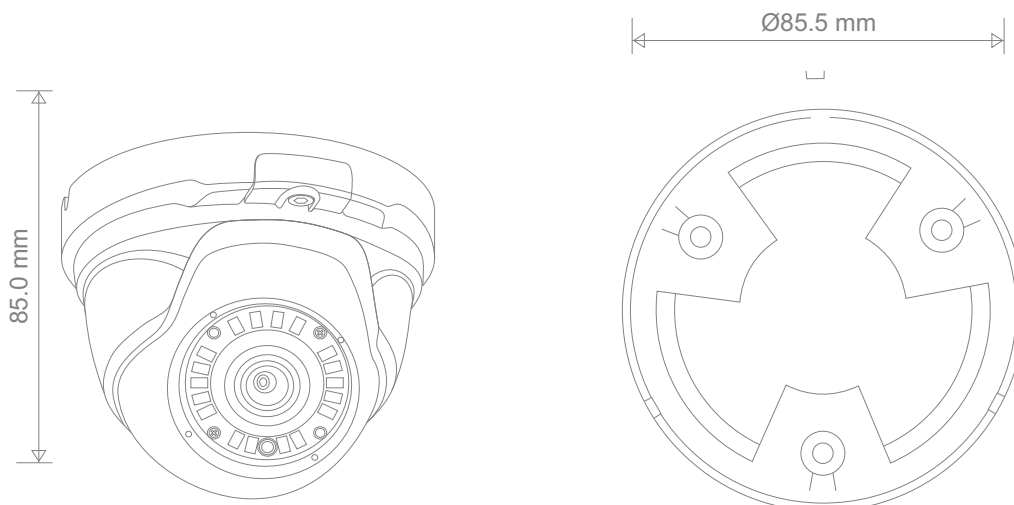

### Key Feature

- 1/2.7" Progressive CMOS Sensor
- 5.0 Mega pixel Resolution (2592 X 1944)
- 3.6mm Lens (2.8mm, 6.0mm, 8mm Optional)
- H.264 & H.265, Dual-Stream Encoding
- PoE IEEE 802.3af Class 2 / 12V DC Input
- Built in Mic (Optional)
- 18 pcs. High Power IR LED
- IR Distance Up to 30mtr
- Support ONVIF Profile
- IP66 Compliant metal body

### Technical Specification

Model no	LNI-D153650-IRX	Focus Control	Fixed
Image Sensor	1/2.7" 5MP Progressive CMOS Sensor	<b>Audio</b>	
Effective Pixels	2592 (H)x1944 (V)	Audio	1IN / 1 Out (Optional)
Minimum Illumination	Color: 0.01 Lux @F1.2, B/W: 0.001 Lux@F1.2, 0 Lux at IR ON	Compression	G.711A/U
S/N Ratio	>60dB	Talk Back	Support (Optional)
IR Distance	IR Distance Up to 30Mtr	<b>Alarm</b>	
Shutter Speed	Auto, Manual Mode: 1/50 sec 1/10000 sec	Alarm	1IN / 1 Out (Optional)
WDR	D-WDR (T-WDR Optional)	<b>Network</b>	
IR On/Off Control	Auto/ Manual	Ethernet	10/100M adaptive Ethernet interface
IR LEDs	18 Smart LED	Protocol	TCP/IP, UDP, RTP, RTSP, RTCP, HTTP, DNS, DDNS, DHCP, FTP, NTP, SMTP, UPNP, SMTp, IPV6, IPV4
<b>Lens</b>		OnVif	ONVIF Profile S & G
Lens Type	Fixed	Max. User Access	20 Users
Mount Type	M12	Edge Storage	Local PC for instant recording, one clicks Snapshot, one clicks triple Snapshot
Focal Length	3.6mm	Web Viewer	IE, Chrome, Firefox, Safari
Max. Aperture	F1.8		
Angle of View	Horizontal Angle- 81°, Vertical Angle- 64°, Diagonal Angle- 81°		

## Dimensions

The above mentioned technical drawings are for reference only.