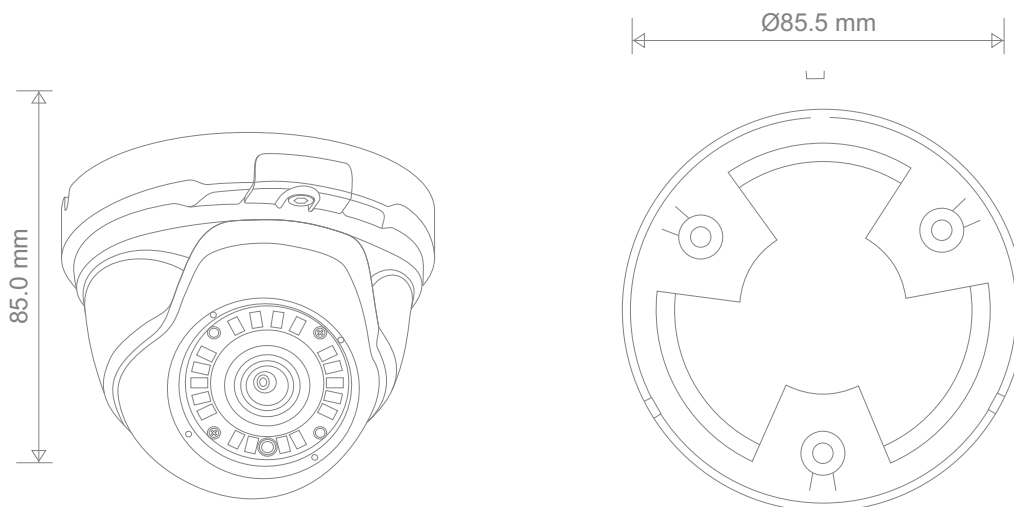

### Key Feature

- 1/2.7" 2MP Progressive CMOS Sensor
- 2.0 Mega pixel Resolution (1920×1080)
- 3.6mm Lens (2.8mm, 6.0mm, 8mm Optional)
- H.264 & H.265, Dual-Stream Encoding
- PoE IEEE 802.3af Class 2 / 12V DC Input
- Built in Mic (Optional)
- 18 pcs. High Power IR LED
- IR Distance Up to 30 mtr
- Support ONVIF Profile
- IP66 Compliant metal body

### Technical Specification

Model no	LNI-D153620-IRX	
Image Sensor	1/2.7" 2MP Progressive CMOS Sensor	
Effective Pixels	1920(H)x1080(V)	
Minimum Illumination	Color: 0.01 Lux @F1.2, B/W: 0.001 Lux@F1.2, 0 Lux at IR ON	
S/N Ratio	>60dB	
IR Distance	IR Distance Up to 30 mtr	
Shutter Speed	Auto, Manual Mode: 1/50 sec 1/10000 sec	
WDR	D-WDR (T-WDR Optional)	
IR On/Off Control	Auto/ Manual	
IR LEDs	18 Smart LED	
<b>Lens</b>		
Lens Type	Fixed	
Mount Type	M12	
Focal Length	3.6mm	
Max. Aperture	F1.8	
Angle of View	Horizontal Angle- 74°, Vertical Angle- 58°, Diagonal Angle- 88°	
Focus Control	Fixed	
<b>Audio</b>		
Audio	1IN/1 Out (Optional)	
Compression	G.711A/U	
Talk Back	Support (Optional)	
<b>Alarm</b>		
Alarm	1IN/1 Out (Optional)	
<b>Network</b>		
Ethernet	10/100M adaptive Ethernet interface	
Protocol	TCP/IP, UDP, RTP, RTSP, RTCP, HTTP, DNS, DDNS, DHCP, FTP, NTP, SMTP, UPNP, SMTp, IPV6, IPV4	
OnVif	ONVIF Profile S & G	
Max. User Access	30 Users	
Edge Storage	Local PC for instant recording, one clicks Snapshot, one clicks triple Snapshot	
Web Viewer	IE, Chrome, Firefox, Safari	

## Dimensions

The above mentioned technical drawings are for reference only.