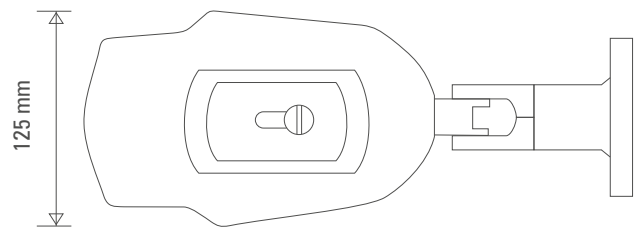

Technical Specification

Model no	LNI-B6552750M-IRZ
Image Sensor	1/2.8" 5MP Progressive CMOS Sensor
Effective Pixels	2592(H)x1944(V)
Minimum Illumination	Color: 0.01 Lux @F1.2, B/W: 0.001 Lux@F1.2, 0 Lux at IR ON
S/N Ratio	>60dB
IR Distance	IR Distance 50Mtr
Shutter Speed	Auto, Manual Mode: 1/50 sec 1/10000 sec
WDR	Support
IR On/Off Control	Auto/ Manual
IR LEDs	42 Smart LED
Lens	
Lens Type	Motorized
Mount Type	M12
Focal Length	Motorized 2.7-13.5mm Lens
Max. Aperture	F1.8
Angle of View	Horizontal: 98° to 34° Vertical: 52° to 19° Diagonal: 116° to 40°

Technical Specification

Video	
Compression	H.265/H.264
Streaming Capability	2 Streams
Resolution	5MP (2592X1944)/1080P(1920×1080)/1.3M(1280×960)/720P(1280×720)/D1(704×576/704×480)/VGA (640×480)/CIF (352×288/352×240)
Streams	Mainstream: 5MP (2592X1944) @15/20FPS/ 2MP 1920(H)X1080(V)@25/30FPS, Sub Stream: D1 (704(H)X576(V))@15/20 FPS/ CIF (352×288/352×240) @25/30FPS
Frame Rate	1 ~ 25/30fps
Bit Rate Control	CBR/VBR
Bit Rate	221Kbps-8Mbps
Day/Night	Automatic/Color/Black and white
Exposure Mode	Automatic/Manual-(1/50-1/10000)
BLC Mode	On/Off
Profiles	Auto, Low Light Priority, High Light Priority
White Balance	Indoor/Outdoor/Automatic
Gain Control	Auto/Manual
Noise Reduction	Auto, 2D/3D (1-6 Levels)
Smart IR	Support
Digital Zoom	16X, Areas selection with Mouse
Anti-Flicker	On/Off
AE reference	1-255 Level
AE Sensitivity	1-10 Level
Flip	Off / On
IR reverse	Support

Dimensions

The above mentioned technical drawings are for reference only.