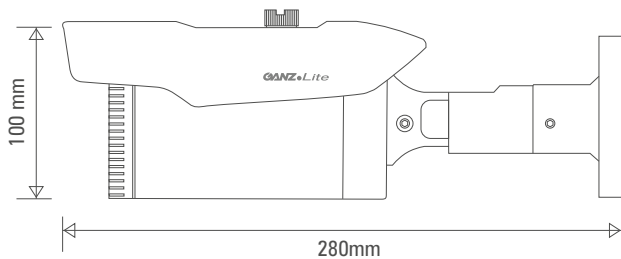

Technical Specification

Model no	LNI-B6552750M-IRZ
Image Sensor	1/2.8" 5MP Progressive CMOS Sensor
Effective Pixels	2592(H)x1944(V)
Minimum Illumination	Color: 0.01 Lux @F1.2, B/W: 0.001 Lux@F1.2, 0 Lux at IR ON
S/N Ratio	>60dB
IR Distance	IR Distance 50Mtr
Shutter Speed	Auto, Manual Mode: 1/50 sec 1/10000 sec
WDR	Support
IR On/Off Control	Auto/ Manual
IR LEDs	42 Smart LED
Lens	
Lens Type	Motorized
Mount Type	M12
Focal Length	Motorized 2.7-13.5mm Lens
Max. Aperture	F1.8
Angle of View	Horizontal: 98° to 34° Vertical: 52° to 19° Diagonal: 116° to 40°

Technical Specification

Video	
Compression	H.265/H.264
Streaming Capability	2 Streams
Resolution	5MP (2592X1944)/1080P(1920×1080)/1.3M(1280×960)/720P(1280×720)/D1(704×576/704×480)/VGA (640×480)/CIF (352×288/352×240)
Streams	Mainstream: 5MP (2592X1944) @15/20FPS/ 2MP 1920(H)X1080(V)@25/30FPS, Sub Stream: D1 (704(H)X576(V))@15/20 FPS/ CIF (352×288/352×240) @25/30FPS
Frame Rate	1 ~ 25/30fps
Bit Rate Control	CBR/VBR
Bit Rate	221Kbps-8Mbps
Day/Night	Automatic/Color/Black and white
Exposure Mode	Automatic/Manual-(1/50-1/10000)
BLC Mode	On/Off
Profiles	Auto, Low Light Priority, High Light Priority
White Balance	Indoor/Outdoor/Automatic
Gain Control	Auto/Manual
Noise Reduction	Auto, 2D/3D (1-6 Levels)
Smart IR	Support
Digital Zoom	16X, Areas selection with Mouse
Anti-Flicker	On/Off
AE reference	1-255 Level
AE Sensitivity	1-10 Level
Flip	Off / On
IR reverse	Support

Dimensions

The above mentioned technical drawings are for reference only.