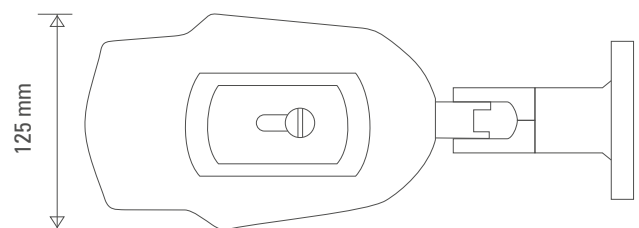

Technical Specification

Model no	LNI-B6552720M-IRZ
Image Sensor	1/2.8" 2MP Progressive CMOS Sensor
Effective Pixels	1920(H)x1080(V)
Minimum Illumination	Color: 0.01 Lux @F1.2, B/W: 0.001 Lux@F1.2, 0 Lux at IR ON
S/N Ratio	>60dB
IR Distance	IR Distance 50Mtr
Shutter Speed	Auto, Manual Mode: 1/50 sec 1/10000 sec
WDR	Support
IR On/Off Control	Auto/ Manual
IR LEDs	42 Smart LED
Lens	
Lens Type	Motorized
Mount Type	M12
Focal Length	Motorized 2.7-13.5mm Lens
Max. Aperture	F1.8
Angle of View	Horizontal: 98° to 34° Vertical: 52° to 19° Diagonal: 116° to 40°

Technical Specification

Video	
Compression	H.265/H.264
Streaming Capability	2 Streams
Resolution	1080P(1920×1080)/1.3M(1280×960)/720P(1280×720)/D1(704×576/704×480)/VGA(640×480)/CIF(352×288/352×240)
Streams	Mainstream: 2MP 1920(H)×1080(V) @25/30FPS, Sub Stream: D1 (704(H)×576(V))@15/20 FPS/ CIF (352×288/352×240) @25/30FPS
Frame Rate	1 ~ 25/30fps
Bit Rate Control	CBR/VBR
Bit Rate	221Kbps-8Mbps
Day/Night	Automatic/Color/Black and white
Exposure Mode	Automatic/Manual-(1/50-1/10000)
BLC Mode	On/Off
Profiles	Auto, Low Light Priority, High Light Priority
White Balance	Indoor/Outdoor/Automatic
Gain Control	Auto/Manual
Noise Reduction	Auto, 2D/3D (1-6 Levels)
Electronic Image	Support
Smart IR	Support
Digital Zoom	16X, Areas selection with Mouse
Anti-Flicker	On/Off
AE reference	1-255 Level
AE Sensitivity	1-10 Level
Flip	Off / On
IR reverse	Support

Dimensions

The above mentioned technical drawings are for reference only.