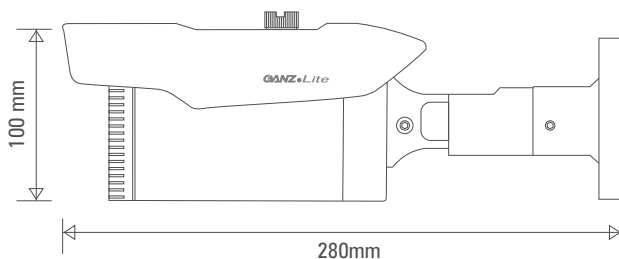

Technical Specification

Model no	LNI-B6552720M-IRZ
Image Sensor	1/2.8" 2MP Progressive CMOS Sensor
Effective Pixels	1920(H)x1080(V)
Minimum Illumination	Color: 0.01 Lux @F1.2, B/W: 0.001 Lux@F1.2, 0 Lux at IR ON
S/N Ratio	>60dB
IR Distance	IR Distance 50Mtr
Shutter Speed	Auto, Manual Mode: 1/50 sec 1/10000 sec
WDR	Support
IR On/Off Control	Auto/ Manual
IR LEDs	42 Smart LED
Lens	
Lens Type	Motorized
Mount Type	M12
Focal Length	Motorized 2.7-13.5mm Lens
Max. Aperture	F1.8
Angle of View	Horizontal: 98° to 34° Vertical: 52° to 19° Diagonal: 116° to 40°

Technical Specification

Video	
Compression	H.265/H.264
Streaming Capability	2 Streams
Resolution	1080P(1920×1080)/1.3M(1280×960)/720P(1280×720)/D1(704×576/704×480)/VGA(640×480)/CIF(352×288/352×240)
Streams	Mainstream: 2MP 1920(H)×1080(V) @25/30FPS, Sub Stream: D1 (704(H)×576(V))@15/20 FPS/ CIF (352×288/352×240) @25/30FPS
Frame Rate	1 ~ 25/30fps
Bit Rate Control	CBR/VBR
Bit Rate	221Kbps-8Mbps
Day/Night	Automatic/Color/Black and white
Exposure Mode	Automatic/Manual-(1/50-1/10000)
BLC Mode	On/Off
Profiles	Auto, Low Light Priority, High Light Priority
White Balance	Indoor/Outdoor/Automatic
Gain Control	Auto/Manual
Noise Reduction	Auto, 2D/3D (1-6 Levels)
Electronic Image	Support
Smart IR	Support
Digital Zoom	16X, Areas selection with Mouse
Anti-Flicker	On/Off
AE reference	1-255 Level
AE Sensitivity	1-10 Level
Flip	Off / On
IR reverse	Support

Dimensions

The above mentioned technical drawings are for reference only.