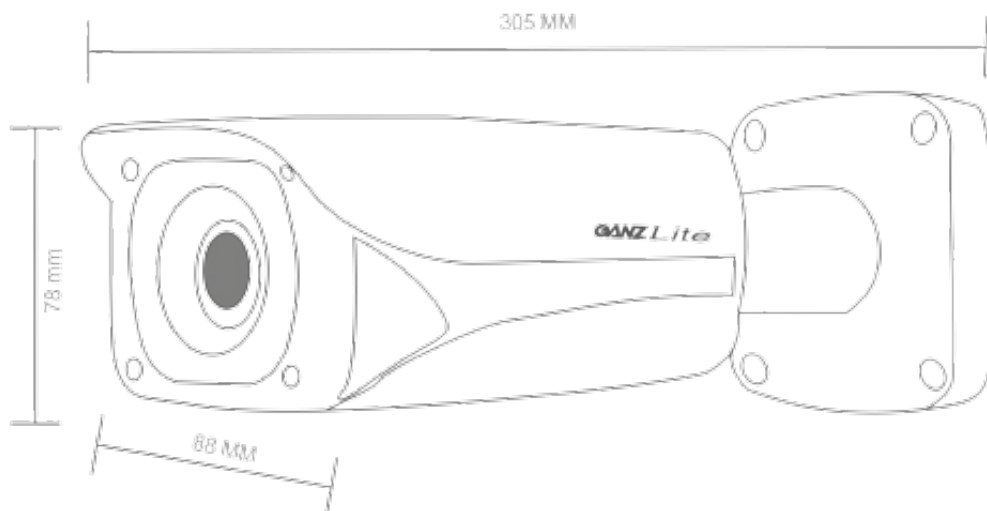

### Key Feature

- 1/2.7" Progressive CMOS Sensor
- 5.0 Mega pixel Resolution (2592 x1944)
- 3.6mm Lens (2.8mm, 6.0mm, 8mm Optional)
- H.264 & H.265, Dual-Stream Encoding
- Built in Mic (Optional)
- PoE IEEE 802.3af Class 2 / 12V DC Input
- 4pcs. High Power Array IR LED
- IR Distance Up to 50mtr
- Support ONVIF Profile
- IP66 Compliant metal body

### Technical Specification

Model no	LNI-B613650-IRX	
Image Sensor	1/2.7" 5MP Progressive CMOS Sensor	
Effective Pixels	2592 (H)x1944 (V)	
Minimum Illumination	Color: 0.01 Lux @F1.2, B/W: 0.001 Lux@F1.2, 0 Lux at IR ON	
S/N Ratio	>60dB	
IR Distance	IR Distance Up to 50Mtr	
Shutter Speed	Auto, Manual Mode: 1/50 sec 1/10000 sec	
WDR	D-WDR (T-WDR Optional)	
IR On/Off Control	Auto/ Manual	
IR LEDs	4 Array IR LED	
<b>Lens</b>		
Lens Type	Fixed	
Mount Type	M12	
Focal Length	3.6mm	
Max. Aperture	F1.8	
Angle of View	Horizontal Angle- 72°, Vertical Angle- 54°, Diagonal Angle- 86°	
Focus Control	Fixed	
<b>Audio</b>		
Audio	1IN/1 Out (Optional)	
Compression	G.711A/U	
Talk Back	Support (Optional)	
<b>Alarm</b>		
Alarm	1IN/1 Out (Optional)	
<b>Network</b>		
Ethernet	10/100M adaptive Ethernet interface	
Protocol	TCP/IP, UDP, RTP, RTSP, RTCP, HTTP, DNS, DDNS, DHCP, FTP, NTP, SMTP, UPNP, SSMTP, IPV6, IPV4	
OnVif	ONVIF Profile S & G	
Max. User Access	20 Users	
Edge Storage	Local PC for instant recording, one clicks Snapshot, one clicks triple Snapshot	
Web Viewer	IE, Chrome, Firefox, Safari	

## Dimensions

The above mentioned technical drawings are for reference only.