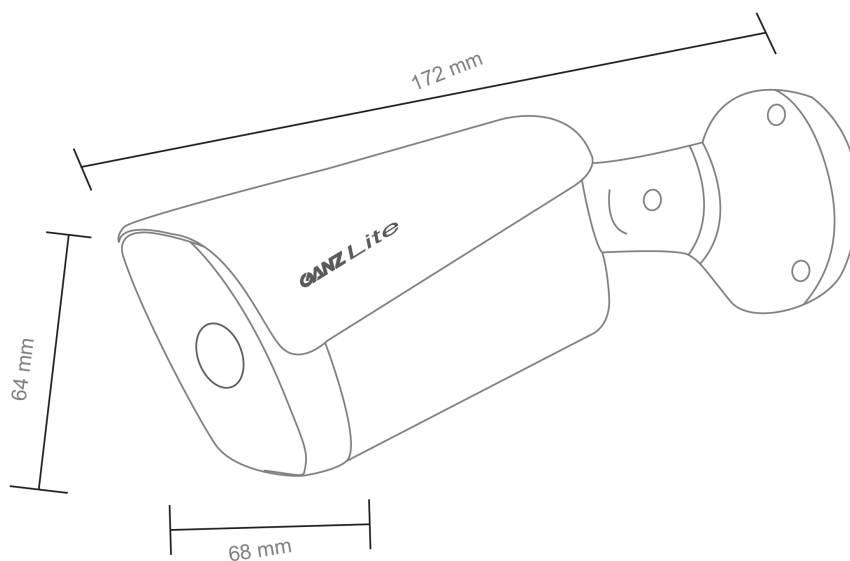

### Key Feature

- 1/2.7" Progressive CMOS Sensor
- 2.0 Mega pixel Resolution (1920×1080)
- 3.6mm Lens (2.8mm, 6.0mm, 8mm Optional)
- H.264 & H.265, Dual-Stream Encoding
- PoE IEEE 802.3af Class 2 / 12V DC Input
- 18 pcs. High Power IR LED
- IR Distance Up to 30 mtr
- Support ONVIF Profile
- IP66 Compliant

### Technical Specification

Model no	LNI-B613620-IRX	
Image Sensor	1/2.7" 2MP Progressive CMOS Sensor	
Effective Pixels	1920(H)x1080(V)	
Minimum Illumination	Color: 0.01 Lux @F1.2, B/W: 0.001 Lux@F1.2, 0 Lux at IR ON	
S/N Ratio	>60dB	
IR Distance	IR Distance Up to 30Mtr	
Shutter Speed	Auto, Manual Mode: 1/50 sec 1/10000 sec	
WDR	D-WDR (T-WDR Optional)	
IR On/Off Control	Auto/Manual	
IR LEDs	18 Smart LED	
<b>Lens</b>		
Lens Type	Fixed	
Mount Type	M12	
Focal Length	3.6mm	
Max. Aperture	F1.8	
Angle of View	Horizontal Angle- 74°, Vertical Angle- 58°, Diagonal Angle- 88°	
Focus Control	Fixed	
<b>Audio</b>		
Audio	1IN/1 Out (Optional)	
Compression	G.711A/U	
Talk Back	Support (Optional)	
<b>Alarm</b>		
Alarm	1IN/1 Out (Optional)	
<b>Network</b>		
Ethernet	10/100M adaptive Ethernet interface	
Protocol	TCP/IP, UDP, RTP, RTSP, RTCP, HTTP, DNS, DDNS, DHCP, FTP, NTP, SMTP, UPNP, SMTP, IPV6, IPV4	
OnVif	ONVIF Profile S & G	
Max. User Access	30 Users	
Edge Storage	Local PC for instant recording, one clicks Snapshot, one clicks triple Snapshot	
Web Viewer	IE, Chrome, Firefox, Safari	

## Dimensions

The above mentioned technical drawings are for reference only.